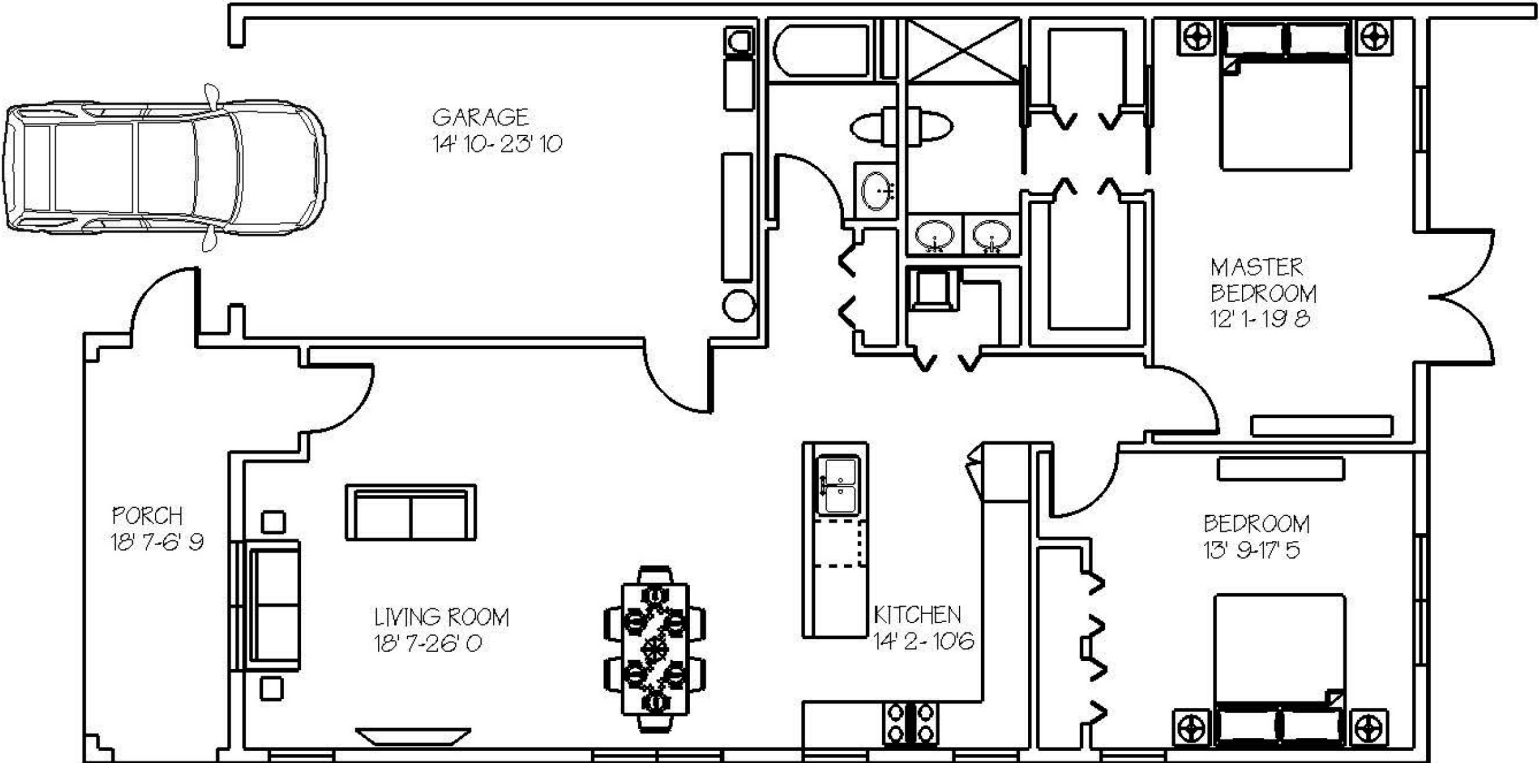

# LAKESIDE COURT

2 BEDROOM • 2 BATHROOM • 2221 SQ.FT.

FLORIDA PRESBYTERIAN  
HOMES