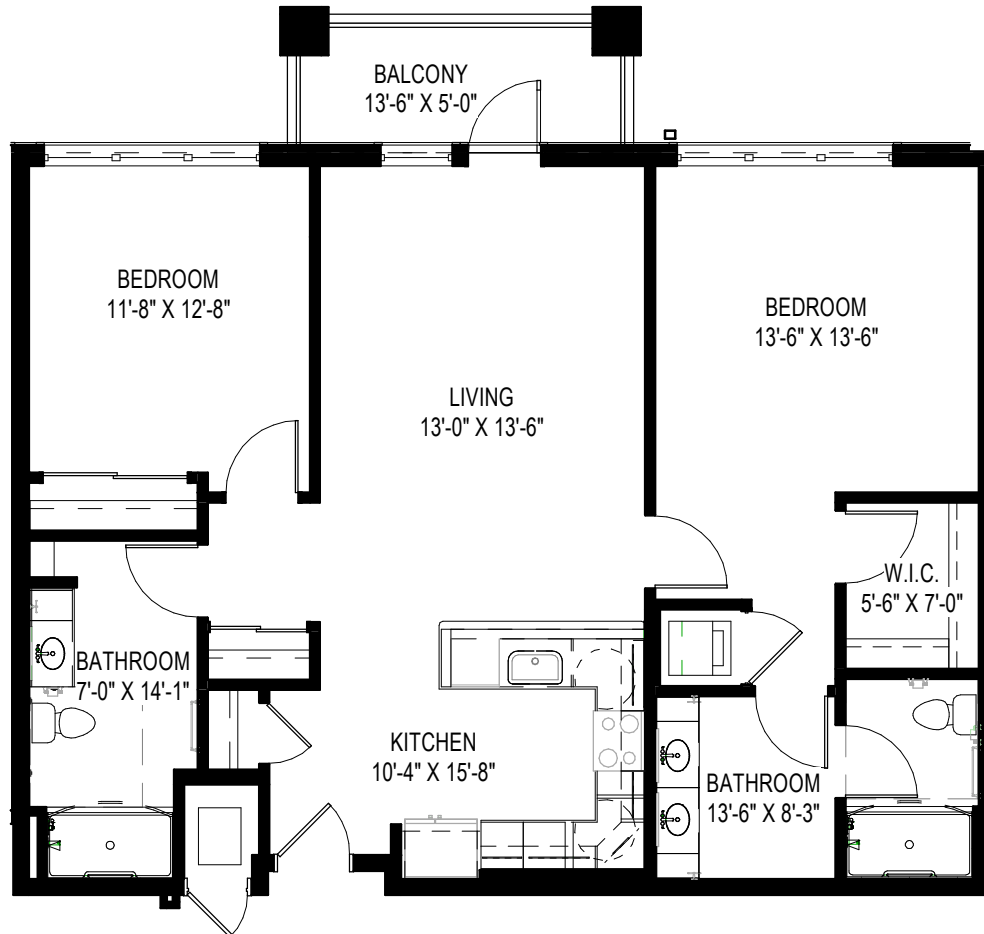

THE WOODLANDS

Sycamore

Two Bedrooms • Two Bathrooms
1,209 square feet

Westminster
Woods
on Julington Creek

Renderings are intended only as a reference. Features, materials, finishes and layout may be different than what is shown. Contact the marketing team for more details.

25 State Road 13, Jacksonville, FL 32259