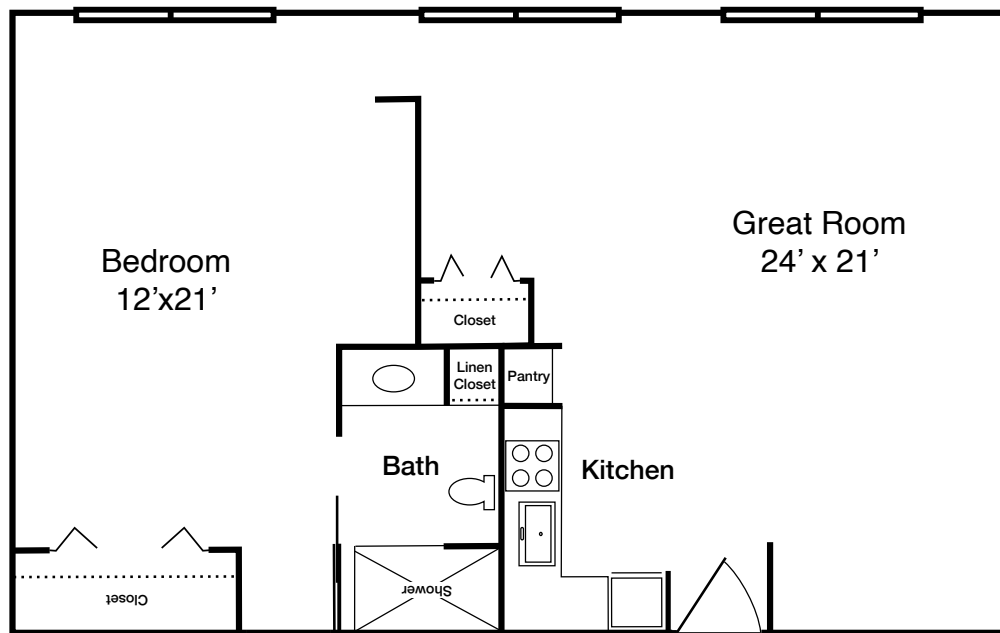

GARDEN APARTMENTS

Ortega

One Bedroom • One Bathroom
800 square feet

Renderings are intended only as a reference. Features, materials, finishes and layout may be different than what is shown. Contact the marketing team for more details