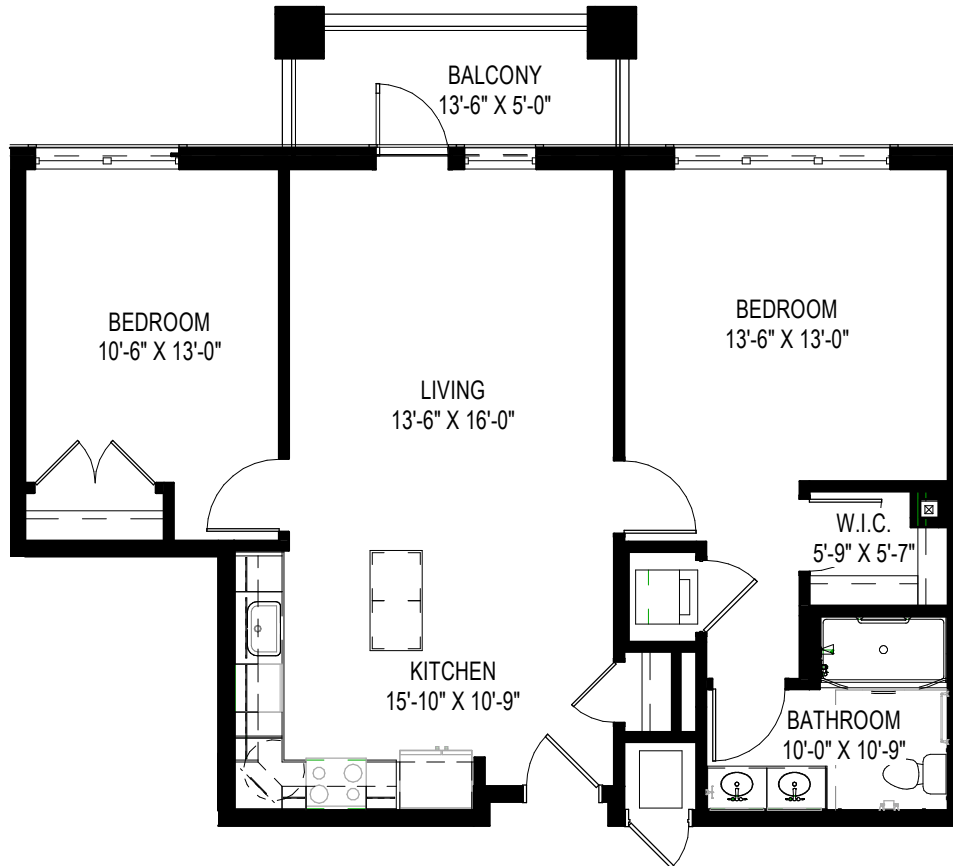

THE WOODLANDS

Myrtle

Two Bedrooms • One Bathroom
958 square feet

Westminster
Woods
on Julington Creek

Renderings are intended only as a reference. Features, materials, finishes and layout may be different than what is shown. Contact the marketing team for more details.