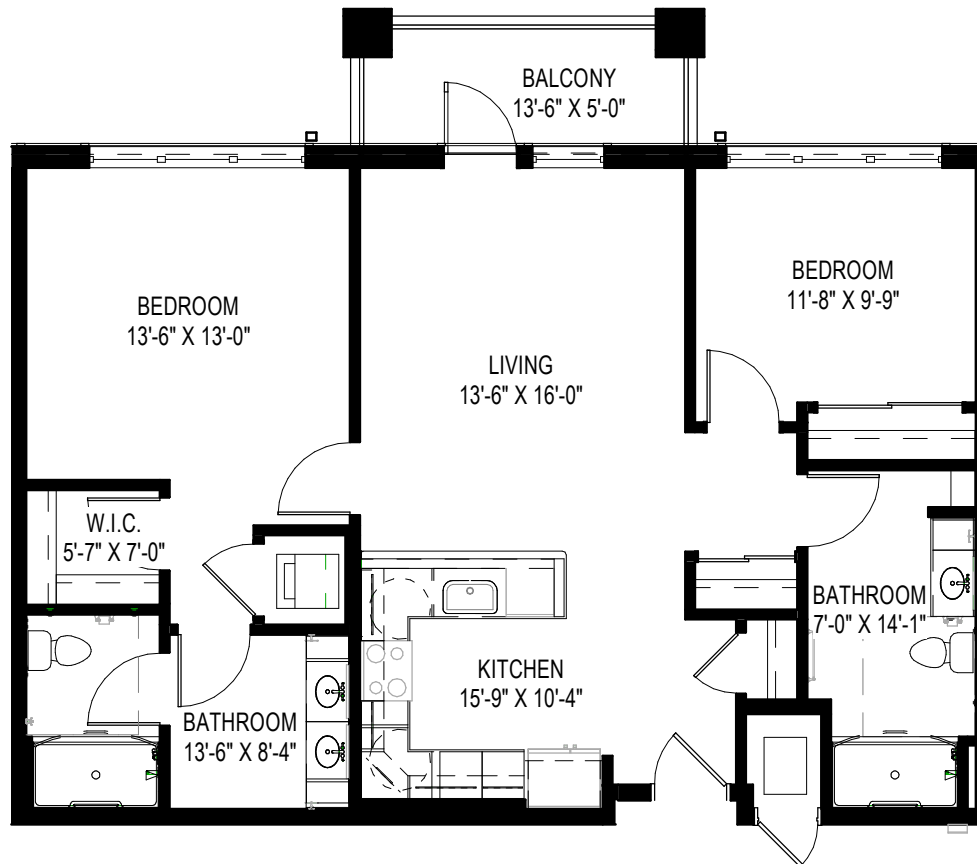

THE WOODLANDS

Maple

Two Bedrooms • Two Bathrooms
1,089 square feet

Westminster
Woods
on Julington Creek

Renderings are intended only as a reference. Features, materials, finishes and layout may be different than what is shown. Contact the marketing team for more details.