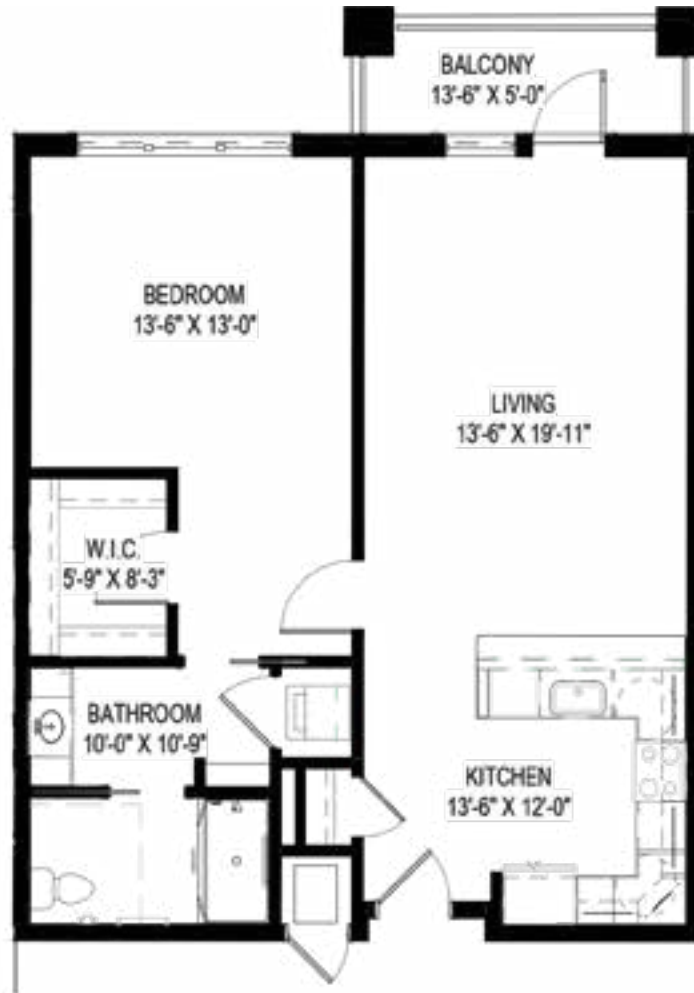

THE WOODLANDS

Holly

One Bedroom • One Bathroom
905 square feet

Westminster
Woods
on Julington Creek

Renderings are intended only as a reference. Features, materials, finishes and layout may be different than what is shown. Contact the marketing team for more details.