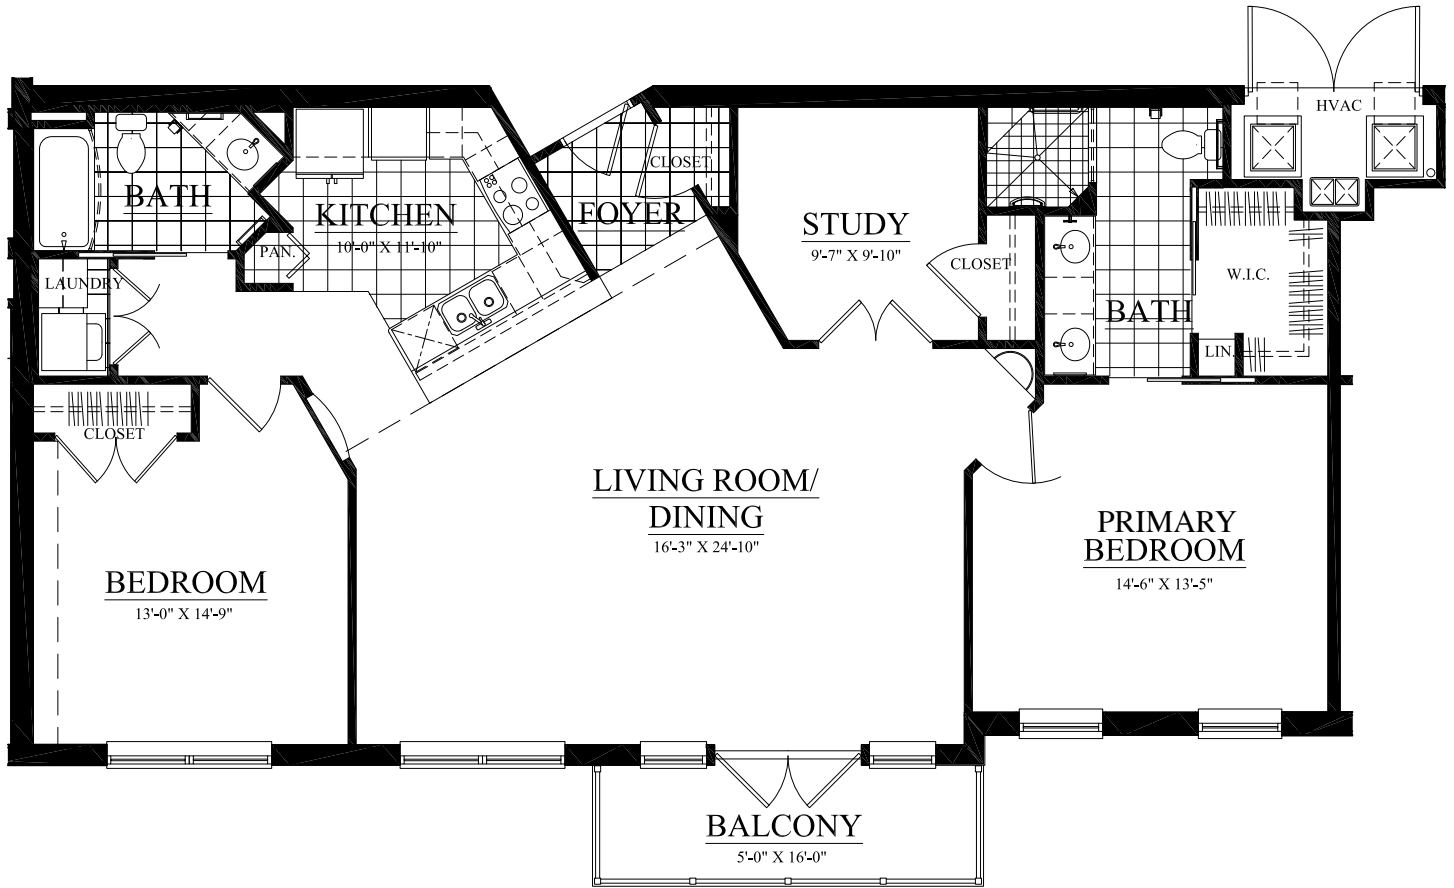

NORTHPOINT

Green Cove

Two Bedrooms • Study • Two Bathrooms
1,450 square feet

Renderings are intended only as a reference. Features, materials, finishes and layout may be different than what is shown. Contact the marketing team for more details