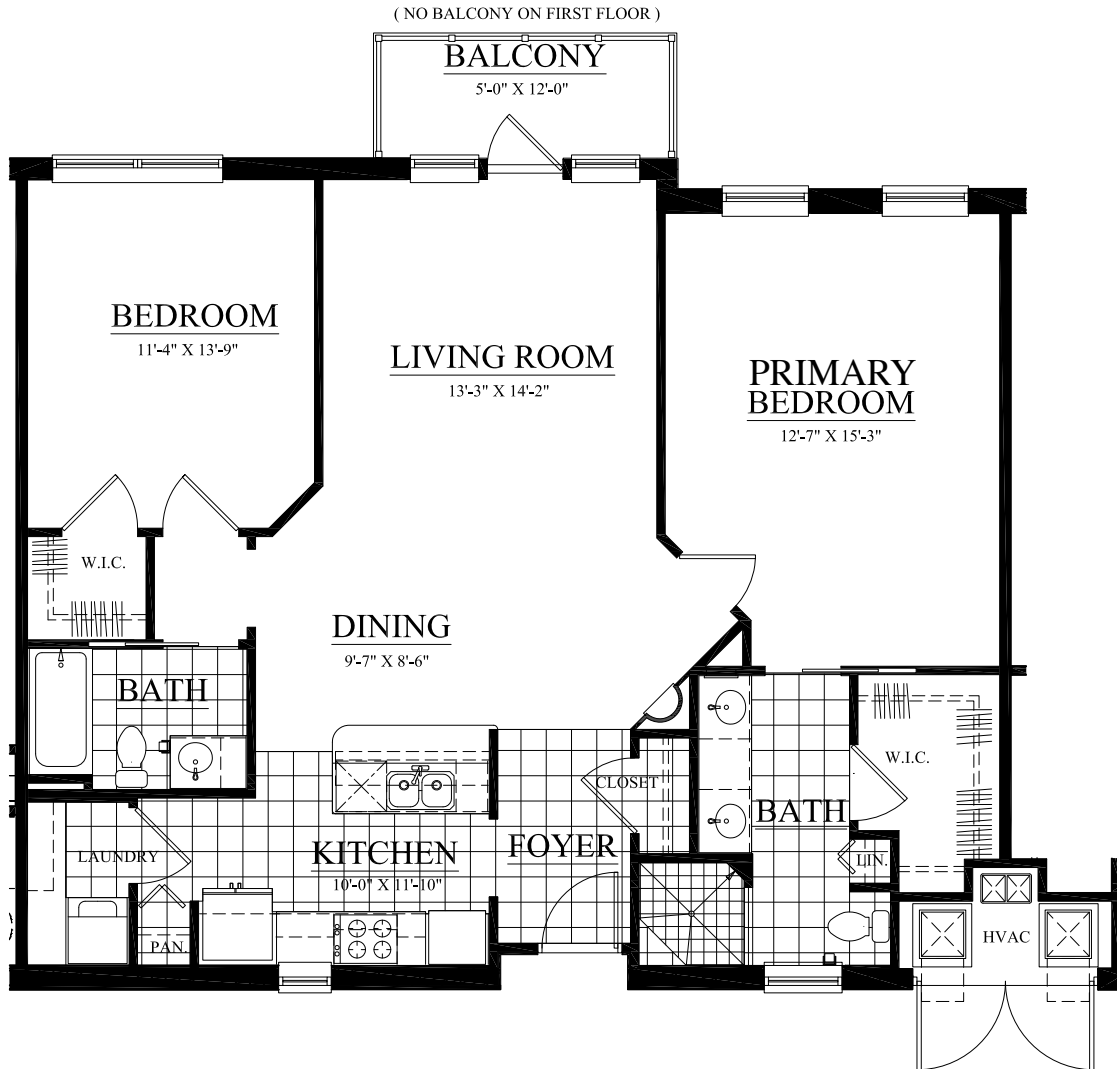

NORTHPOINT

Amelia

Two Bedrooms • Two Bathrooms
1,237 square feet

Westminster
Woods
on Julington Creek

Renderings are intended only as a reference. Features, materials, finishes and layout may be different than what is shown. Contact the marketing team for more details