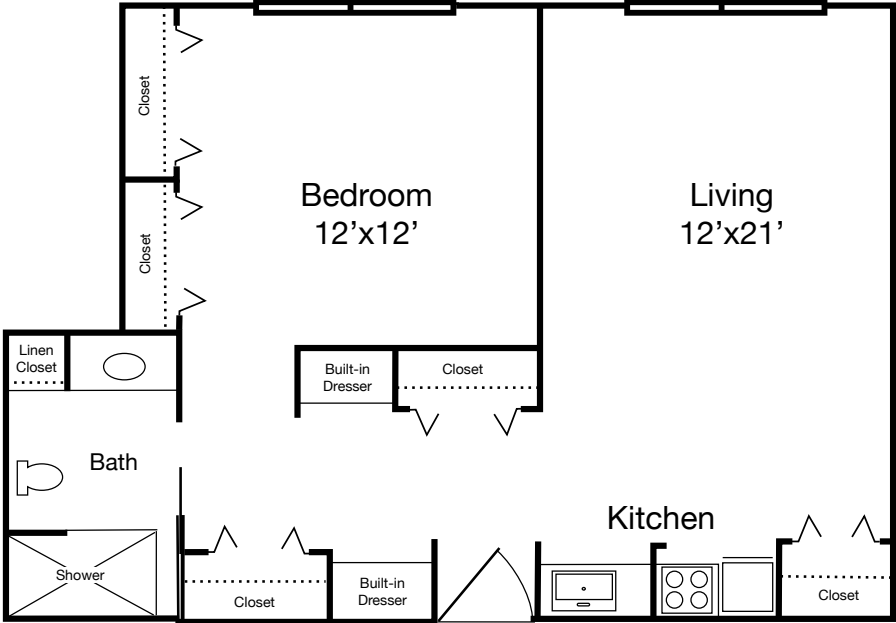

GARDEN APARTMENTS

Mandarin

One Bedroom • One Bathroom
608 square feet

Westminster
Woods
on Julington Creek

Renderings are intended only as a reference. Features, materials, finishes and layout may be different than what is shown. Contact the marketing team for more details