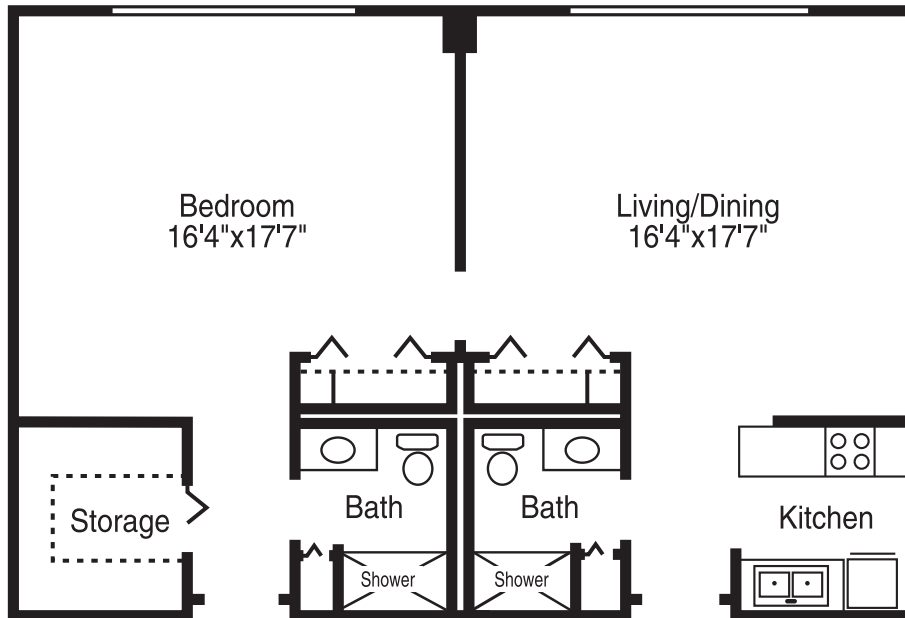

# Delaney

One Bedroom Deluxe • Two Bathrooms

950 square feet

Westminster  
Towers

*Renderings are intended only as a reference. Features, materials, finishes and layout may be different than what is shown. Contact the marketing team for more details.*