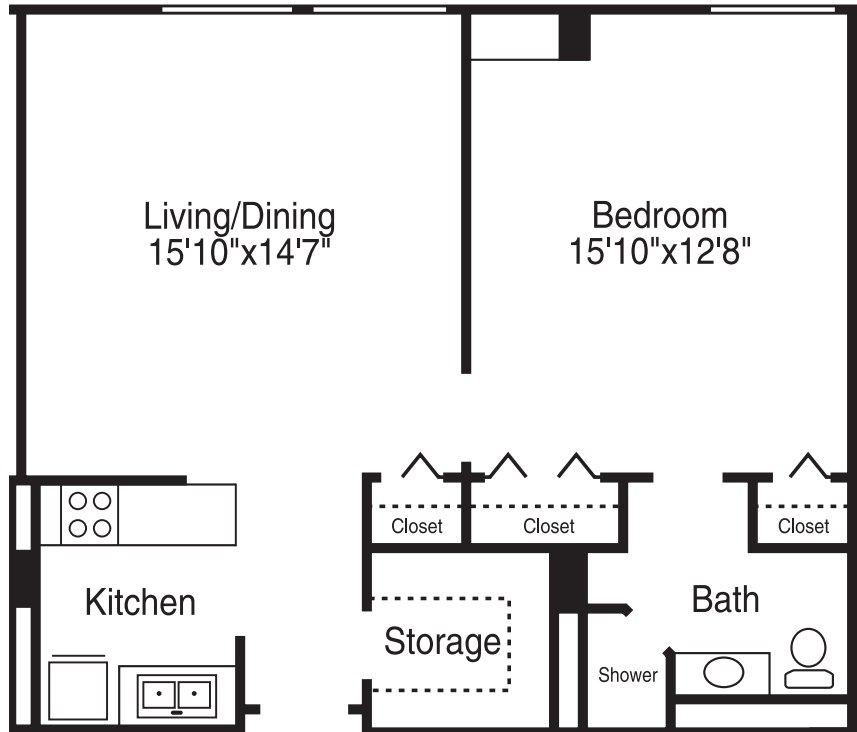

# Belle Isle

One Bedroom • One Bathroom

712 square feet

Westminster  
Towers

*Renderings are intended only as a reference. Features, materials, finishes and layout may be different than what is shown. Contact the marketing team for more details.*