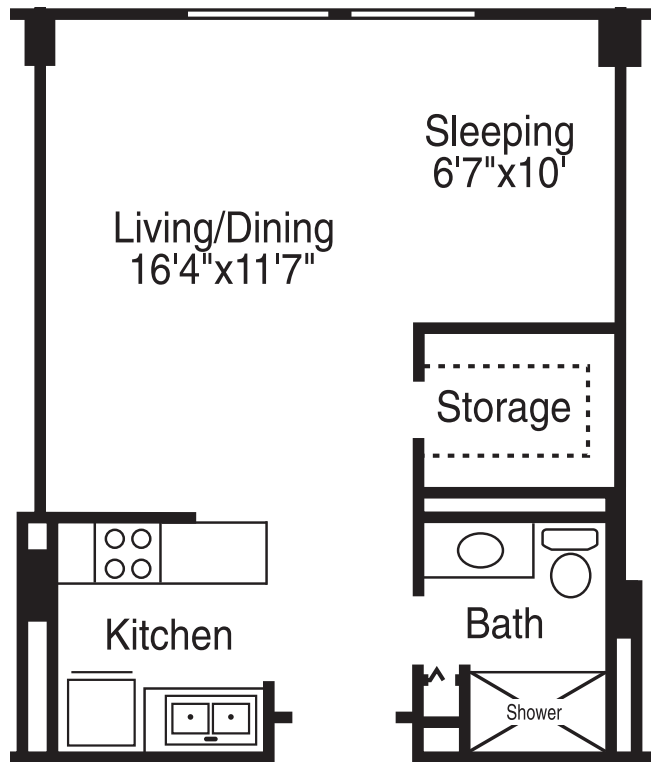

Audubon

Studio
475 square feet

Westminster
Towers

Renderings are intended only as a reference. Features, materials, finishes and layout may be different than what is shown. Contact the marketing team for more details.