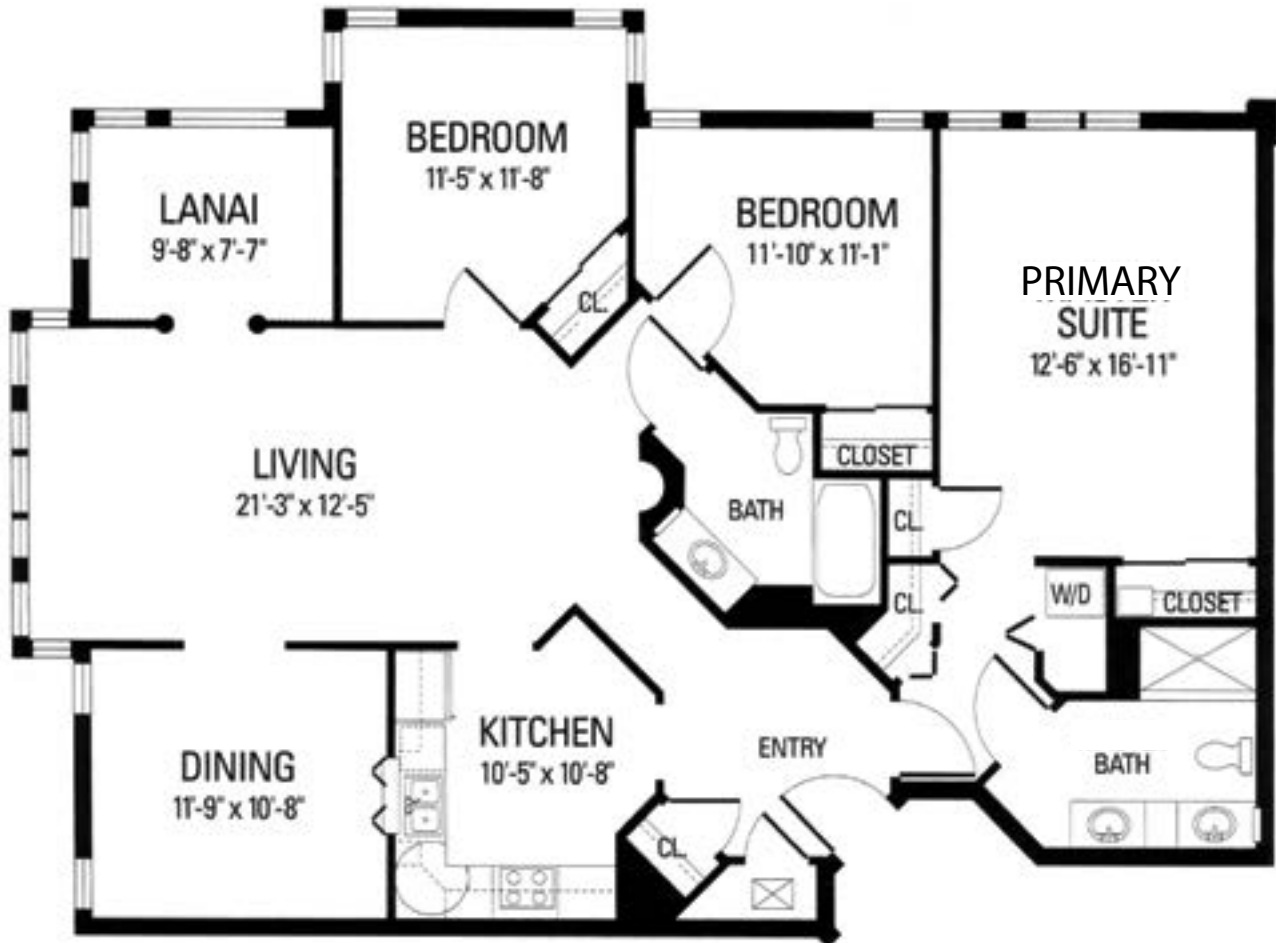

## *Presidio*

Three Bedrooms • Two Bathrooms  
1,575 square feet

Westminster  
St. Augustine

*Renderings are intended only as a reference. Features, materials, finishes and layout may be different than what is shown. Contact the marketing team for more details.*