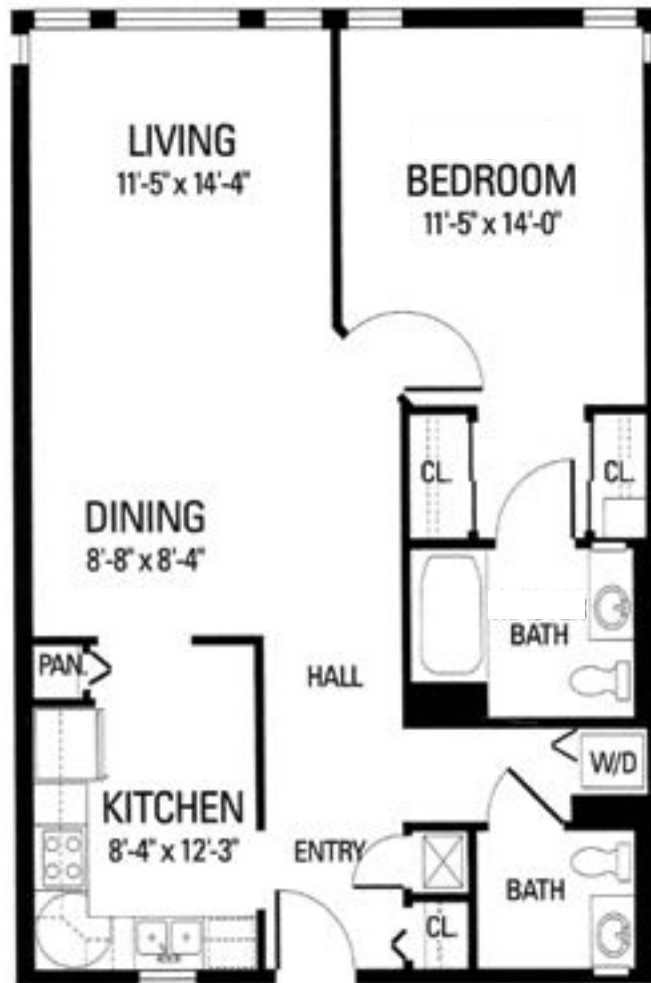

APARTMENT HOMES

Marcos

One Bedroom • One Bathroom
875 square feet

Westminster
St. Augustine

Renderings are intended only as a reference. Features, materials, finishes and layout may be different than what is shown. Contact the marketing team for more details.