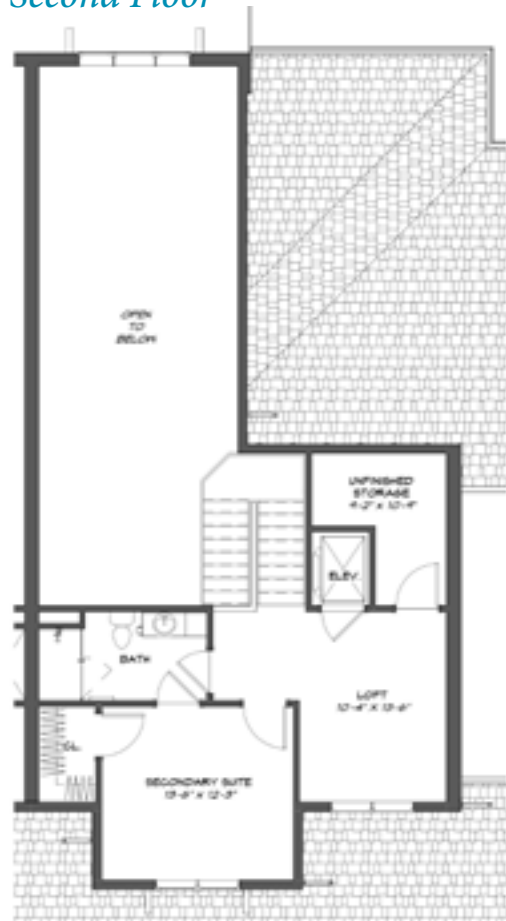

SOUTHPOINTE

Hastings

Two Bedrooms • Two and One-Half Bathrooms
2,165 square feet

First Floor

Second Floor

Westminster
St. Augustine

Renderings are intended only as a reference. Features, materials, finishes and layout may be different than what is shown. Contact the marketing team for more details.