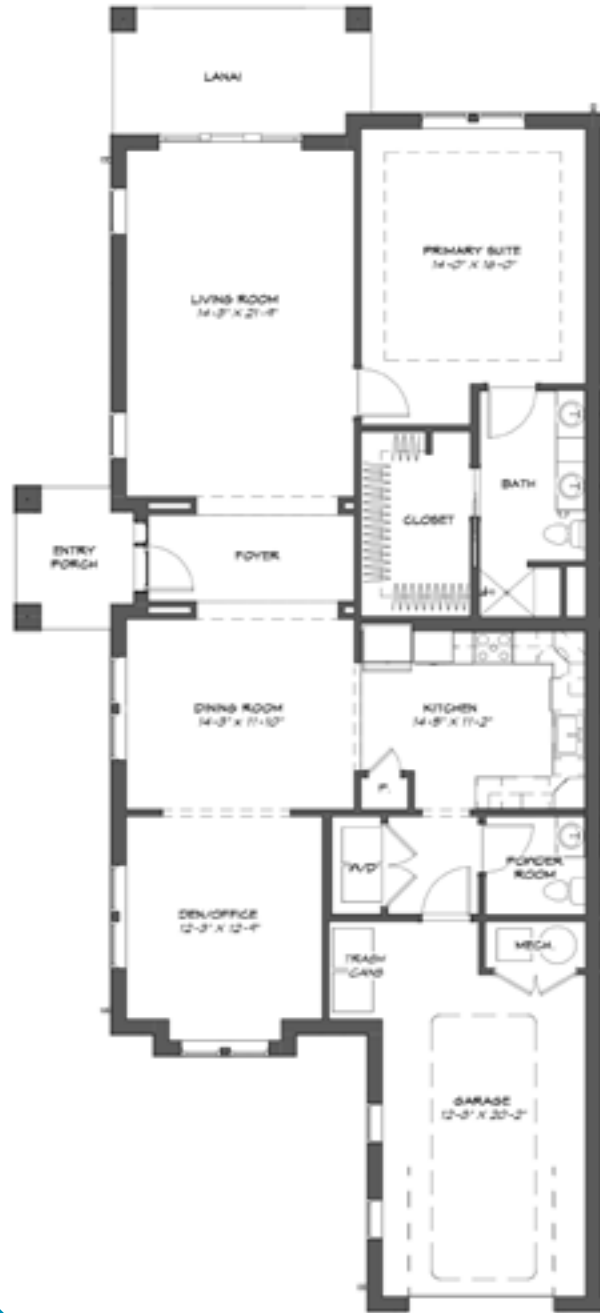

# SOUTHPOINTE

## Bartram

One Bedroom • One and One-Half Bathrooms  
1,481 square feet

*Renderings are intended only as a reference. Features, materials, finishes and layout may be different than what is shown. Contact the marketing team for more details.*