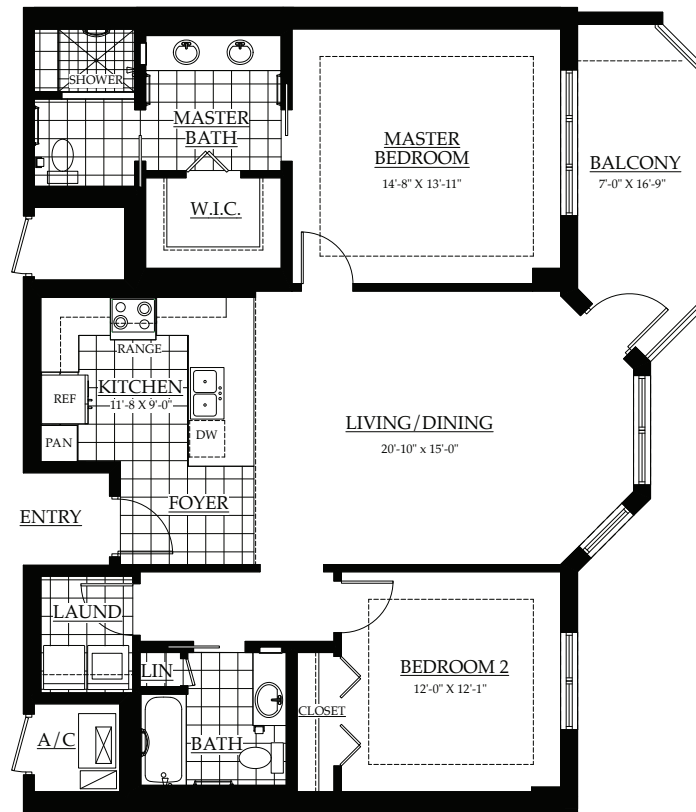

FLOOR PLAN

BAY BREEZE

Sanibel I

Two Bedrooms • Two Bathrooms
1,211 square feet

These are typical floor plans but may not be to scale.