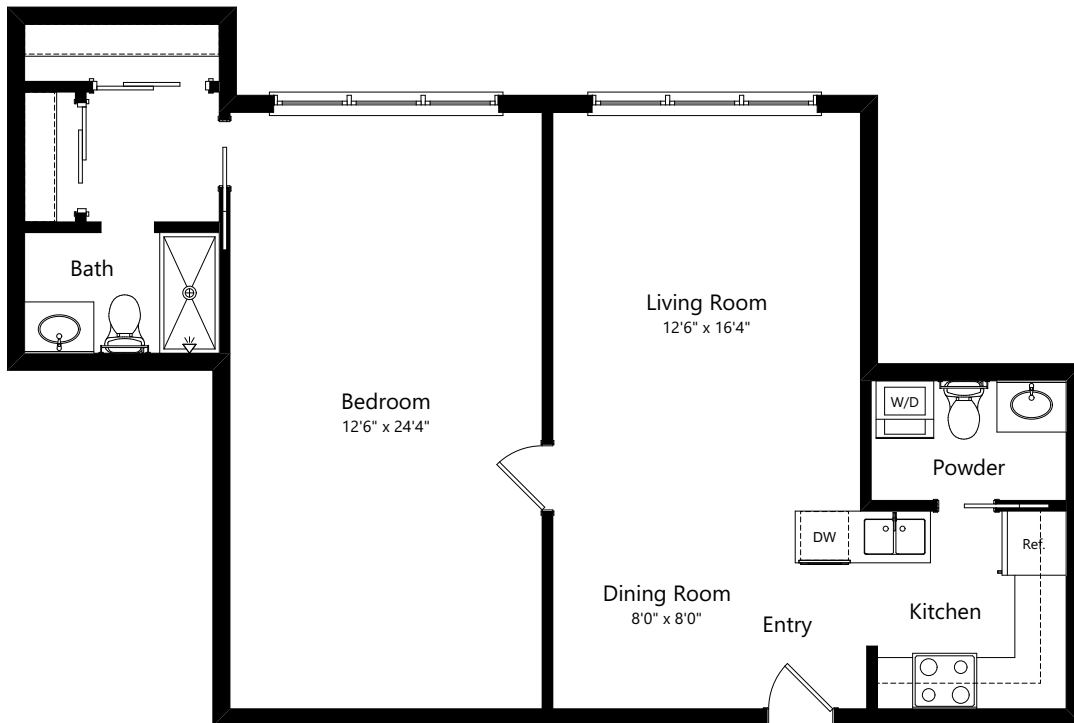

ALLEN BAYNARD

Dolphin II

One Bedroom • One and One-Half Bathrooms
880 square feet

Westminster
Shores

Renderings are intended only as a reference. Features, materials, finishes and layout may be different than what is shown. Contact the marketing team for more details.