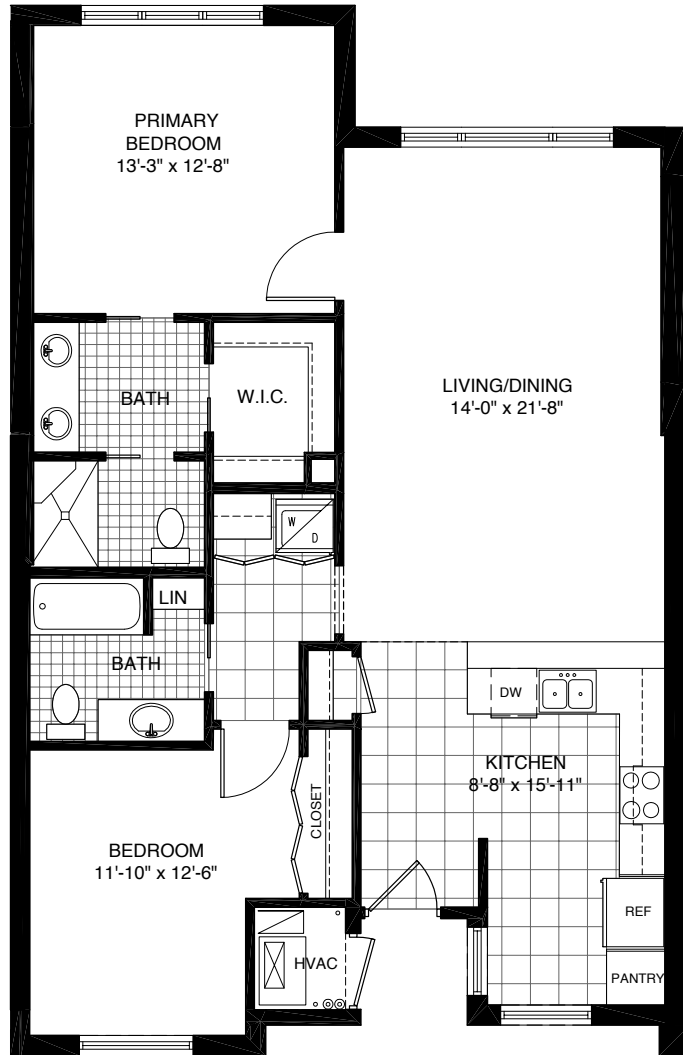

LITTLE BAYOU

Cypress

Two Bedrooms • Two Bathrooms
1,077 square feet

Westminster
Shores

Renderings are intended only as a reference. Features, materials, finishes and layout may be different than what is shown. Contact the marketing team for more details.