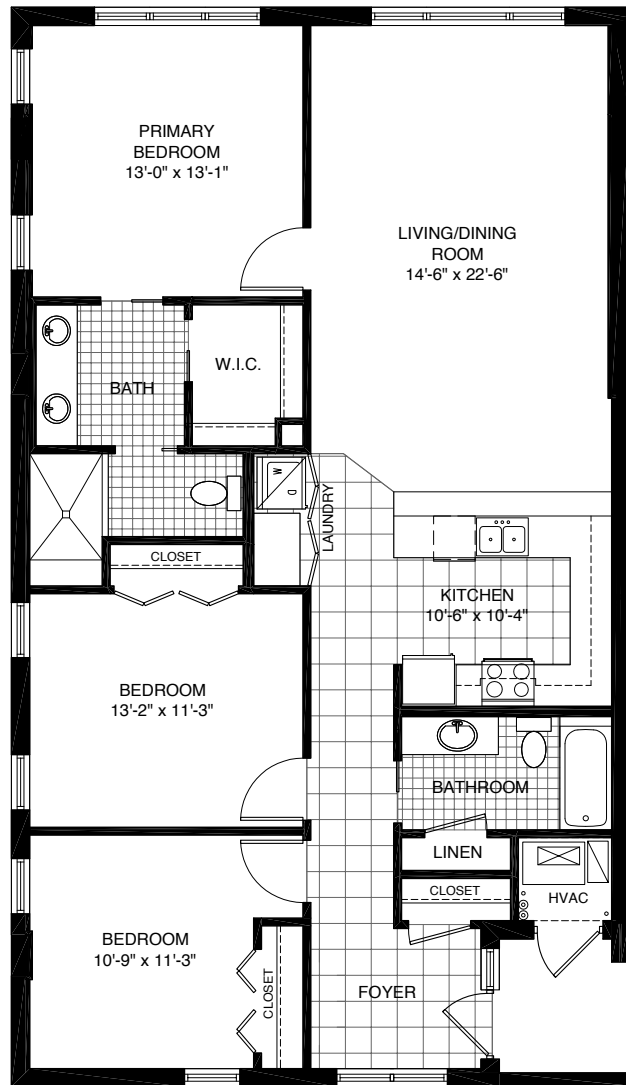

LITTLE BAYOU

Banyan

Three Bedrooms • Two Bathrooms
1,336 square feet

Westminster
Shores

Renderings are intended only as a reference. Features, materials, finishes and layout may be different than what is shown. Contact the marketing team for more details.