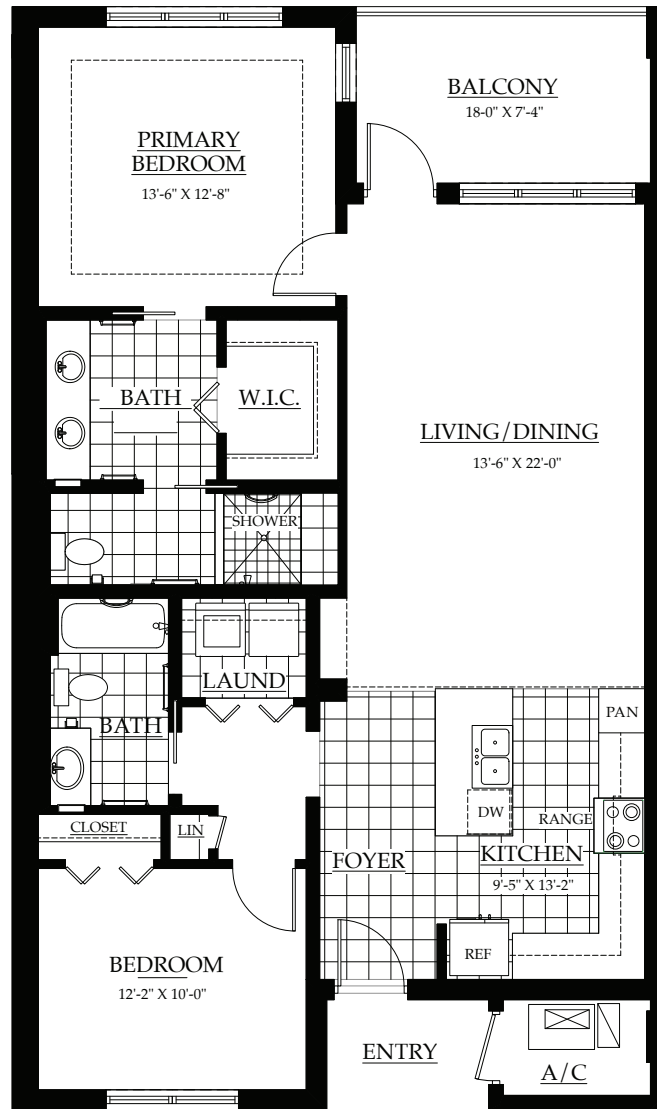

BAY BREEZE

Anna Maria

Two Bedrooms • Two Bathrooms
1,221 square feet

Westminster
Shores

Renderings are intended only as a reference. Features, materials, finishes and layout may be different than what is shown. Contact the marketing team for more details.