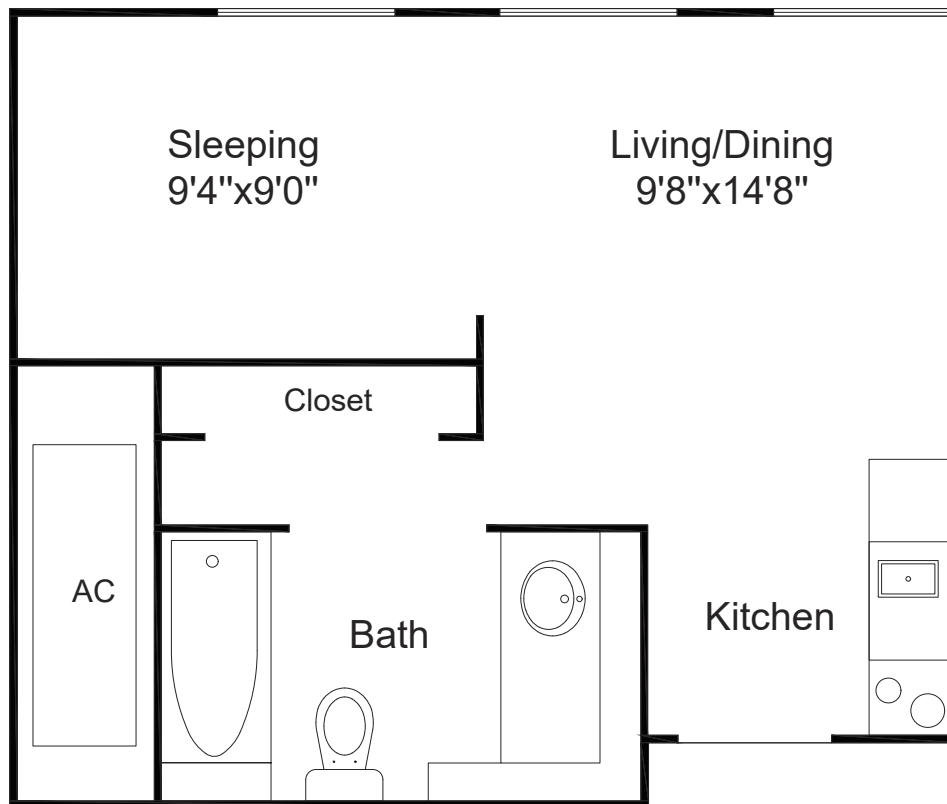

PALM CENTER

Sandpiper

Studio

380 square feet

Westminster
Palms

Renderings are intended only as a reference. Features, materials, finishes and layout may be different than what is shown. Contact the marketing team for more details.