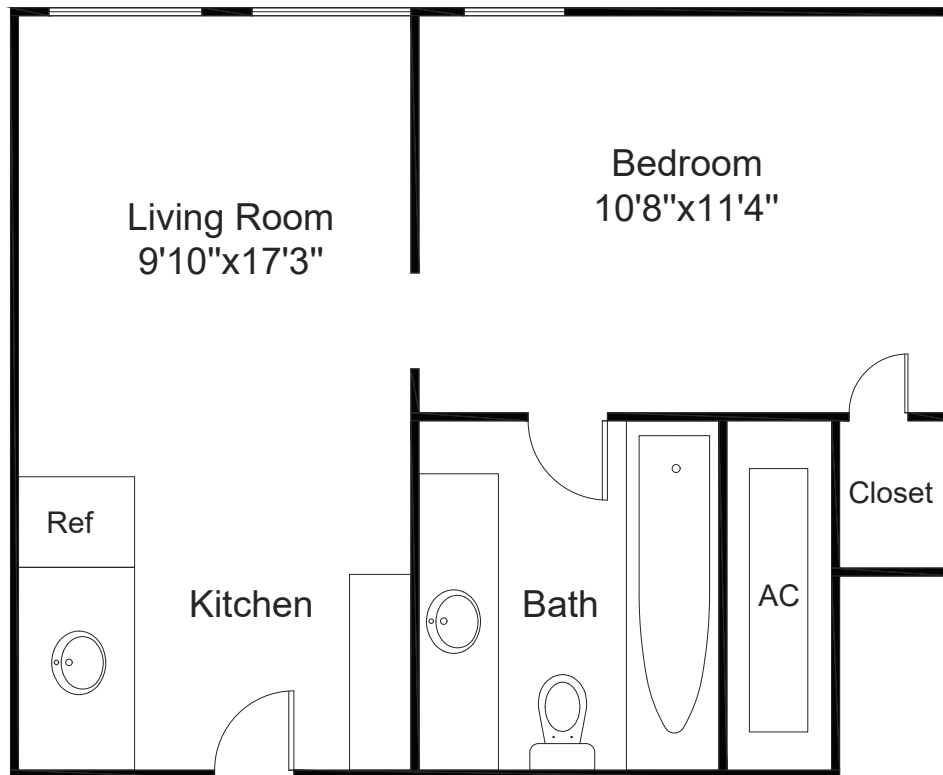

PALM CENTER

Gull

One Bedroom • One Bathroom

470 square feet

Westminster
Palms

Renderings are intended only as a reference. Features, materials, finishes and layout may be different than what is shown. Contact the marketing team for more details.