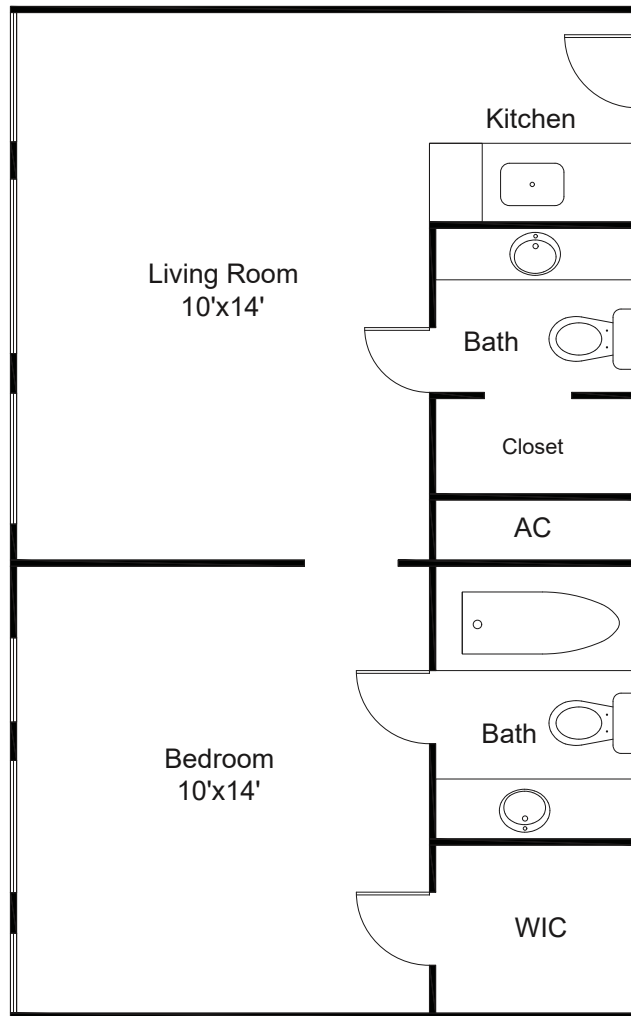

PALM CENTER

Egret

One Bedroom • One and One-Half Bathrooms

760 square feet

Westminster
Palms

Renderings are intended only as a reference. Features, materials, finishes and layout may be different than what is shown. Contact the marketing team for more details.