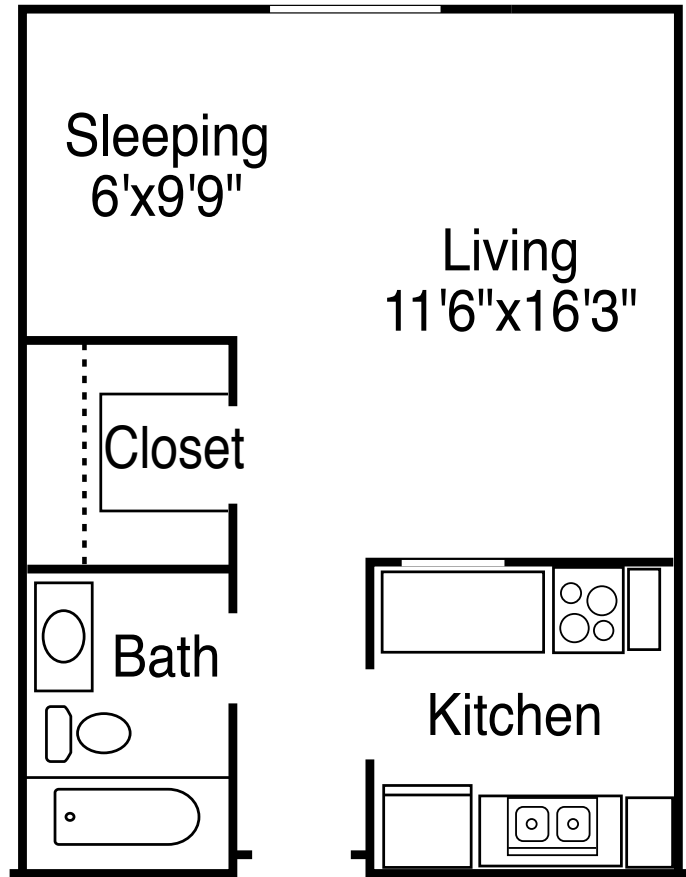

OAKS SOUTH

Oak

Studio
425 square feet

Westminster
Oaks

Renderings are intended only as a reference. Features, materials, finishes and layout may be different than what is shown. Contact the marketing team for more details.