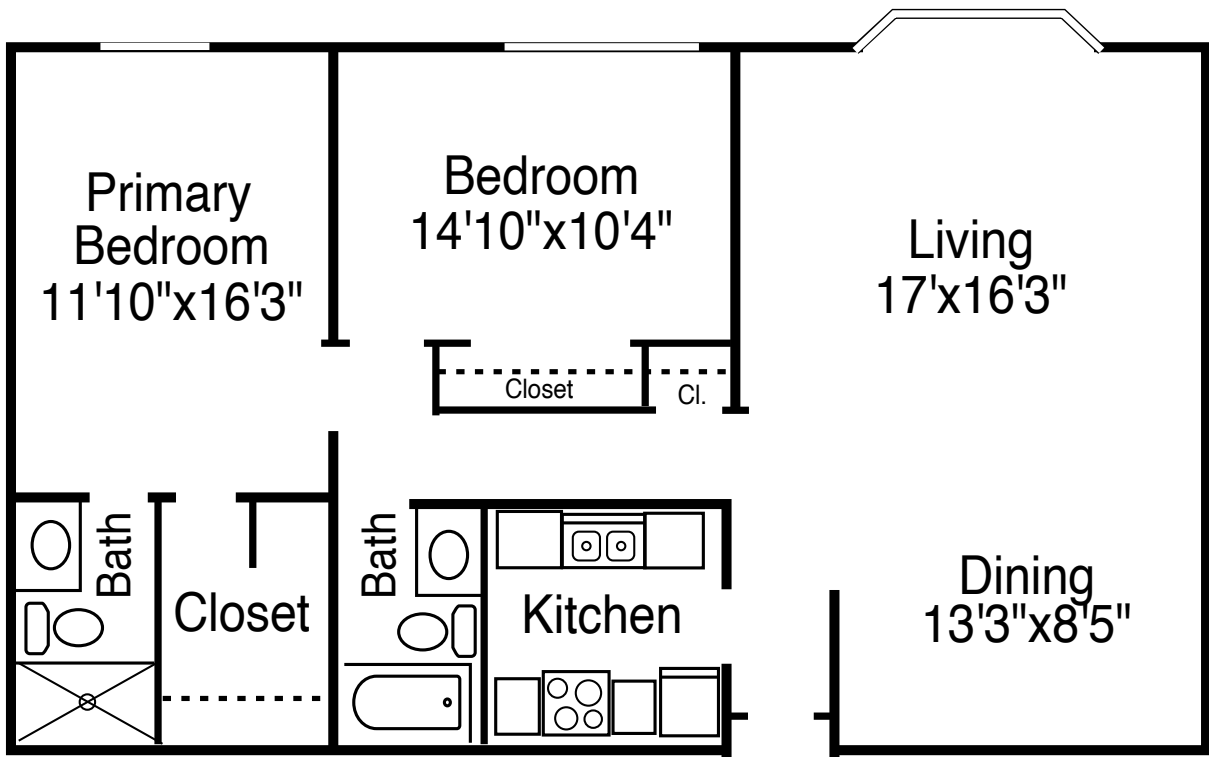

OAKS SOUTH

Magnolia

Two Bedrooms • Two Bathrooms
1,065 square feet

Westminster
Oaks

Renderings are intended only as a reference. Features, materials, finishes and layout may be different than what is shown. Contact the marketing team for more details.