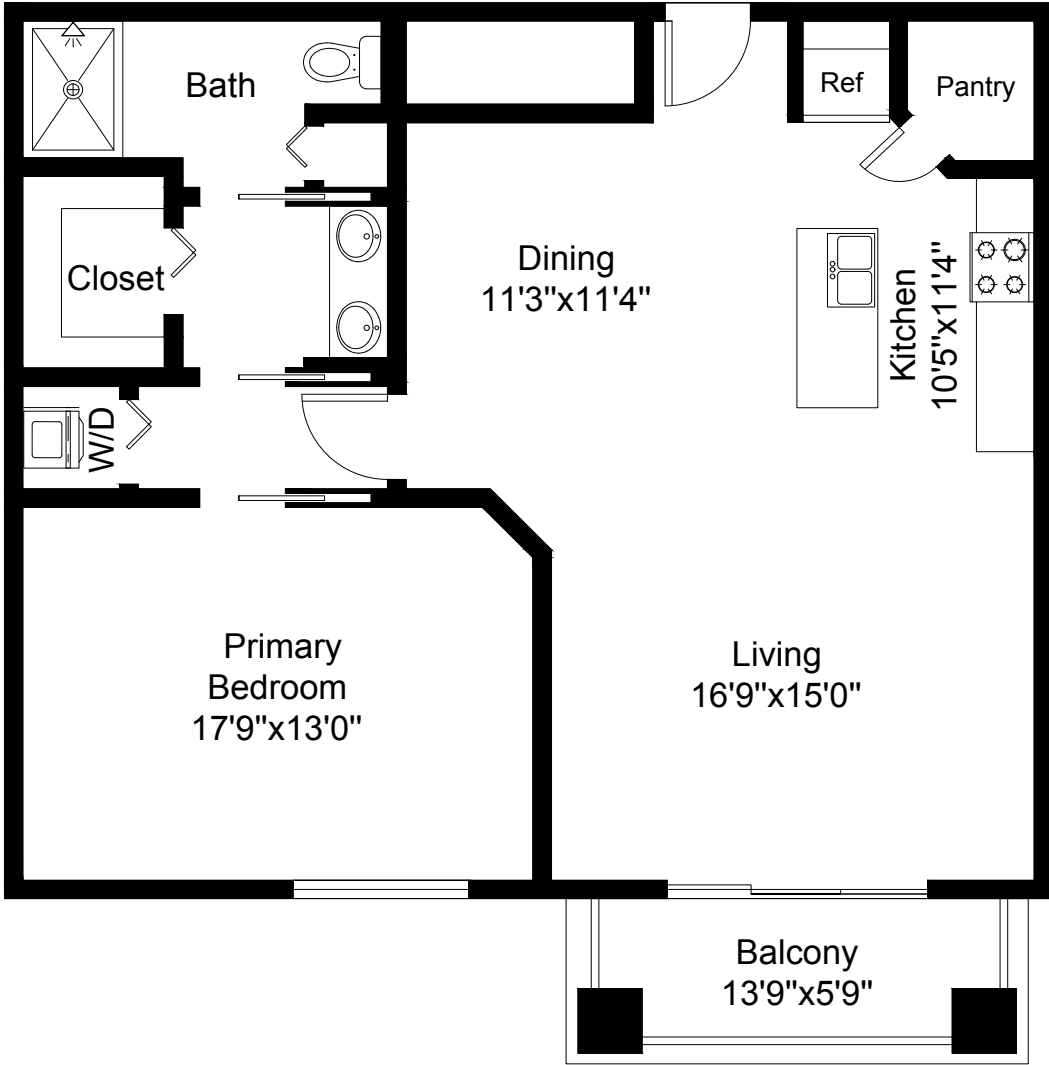

CANOPY OAKS

Hawthorne

One Bedroom • One Bathroom
1,100 square feet

Westminster
Oaks

Renderings are intended only as a reference. Features, materials, finishes and layout may be different than what is shown. Contact the marketing team for more details.