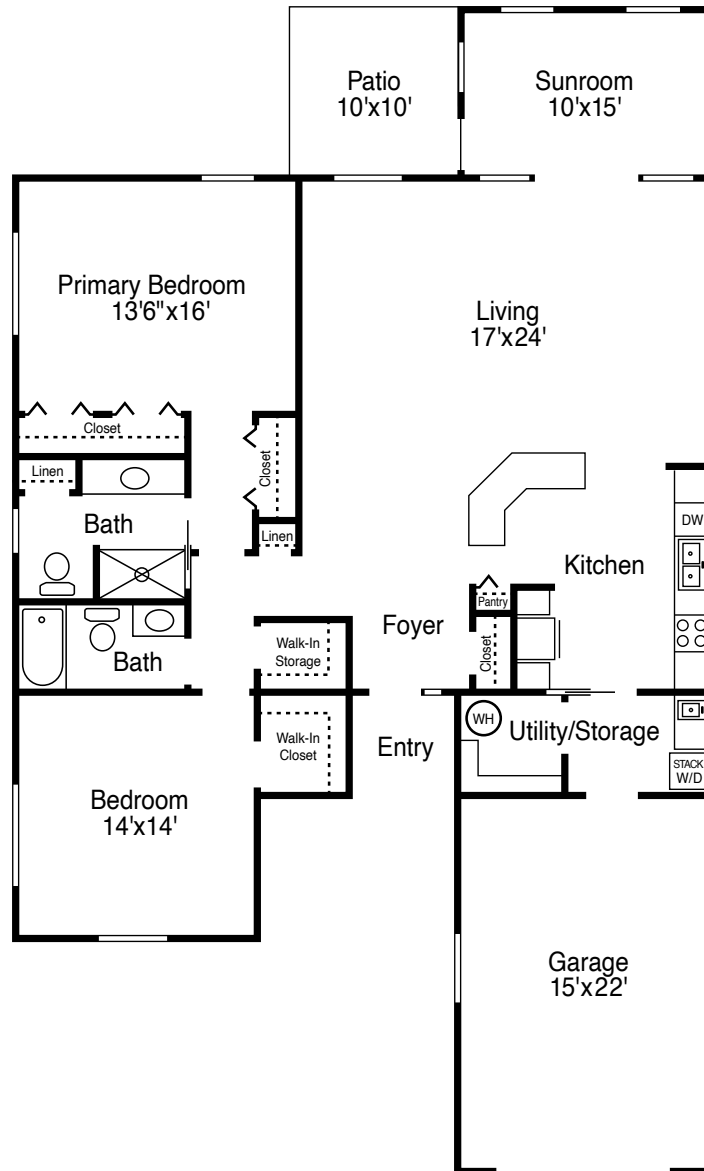

VILLA HOMES

Diplomacy Circle and Parchment Cove

Two Bedrooms • Two Bathrooms
1,710 square feet

Renderings are intended only as a reference. Features, materials, finishes and layout may be different than what is shown. Contact the marketing team for more details.