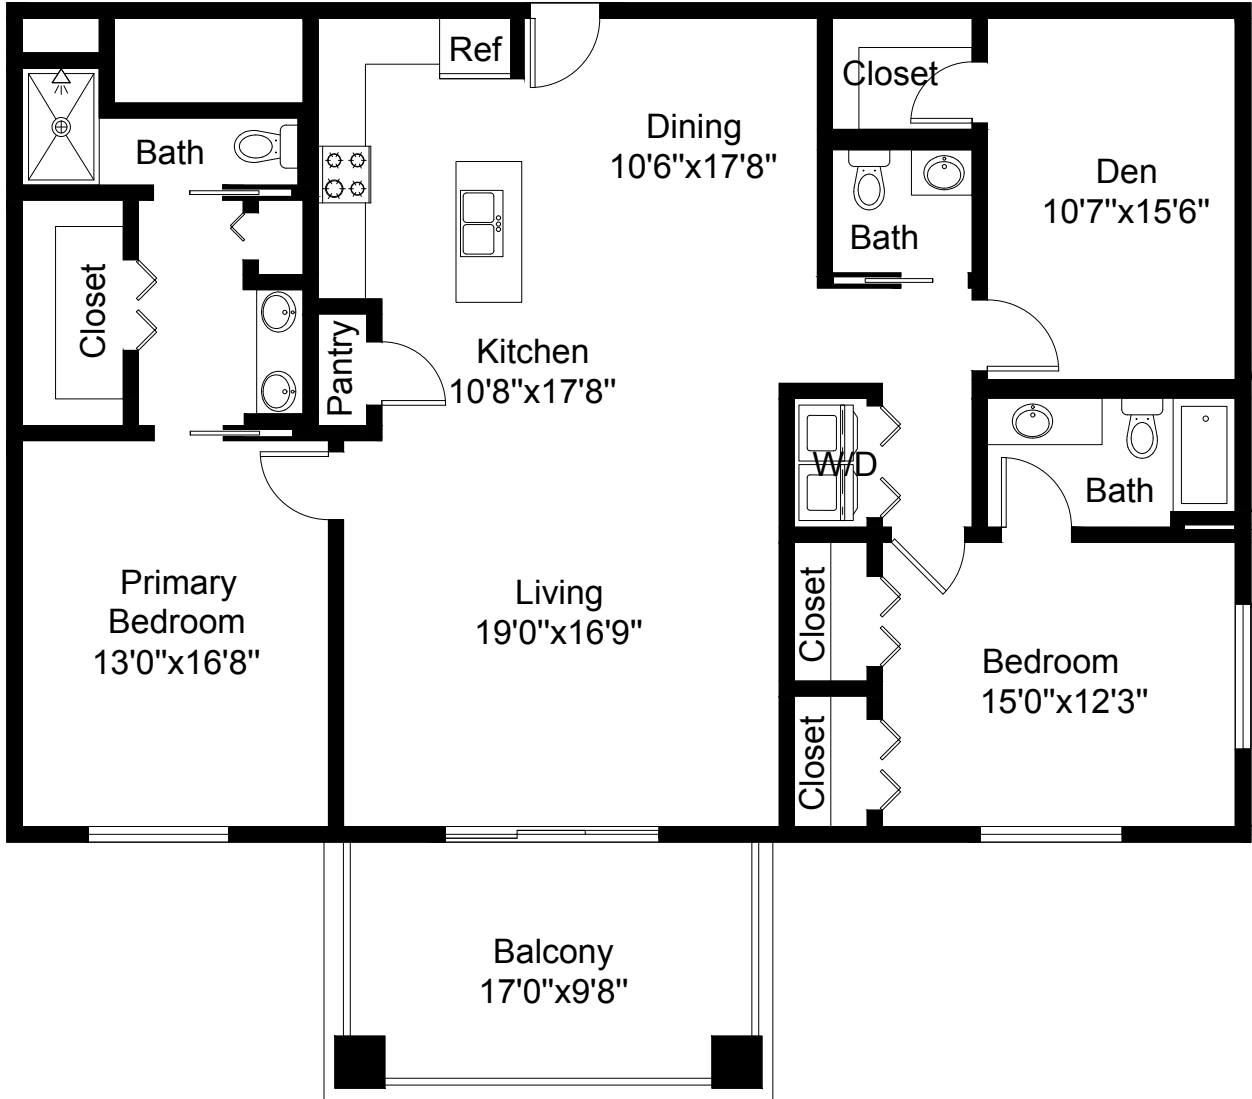

## Chestnut

Two Bedrooms • Den • Two and One-Half Bathrooms  
1,850 square feet

Westminster  
Oaks

*Renderings are intended only as a reference. Features, materials, finishes and layout may be different than what is shown. Contact the marketing team for more details.*