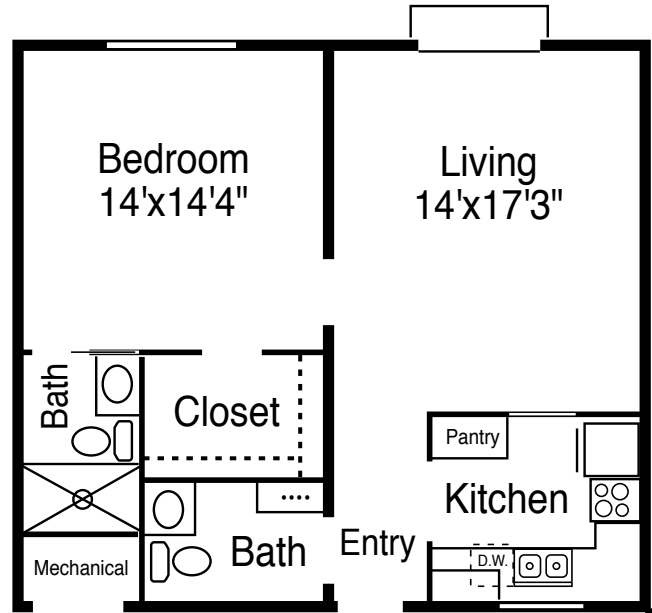

GARDEN APARTMENTS

Azalea

One Bedroom • One and One-Half Bathrooms
728 square feet

Westminster
Oaks

Renderings are intended only as a reference. Features, materials, finishes and layout may be different than what is shown. Contact the marketing team for more details.