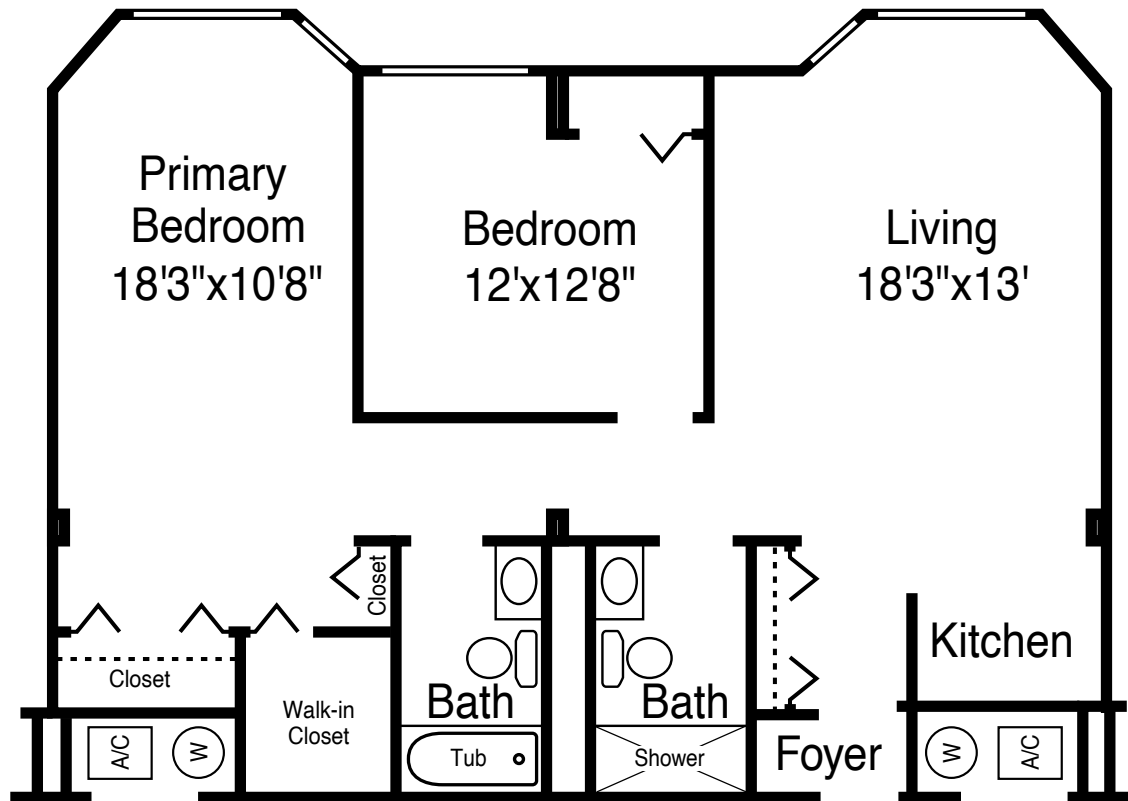

# GARDEN APARTMENT

## *Winding Creek*

Two Bedrooms • Two Bathrooms  
916 square feet

**Westminster  
Bradenton**

*The Manor Neighborhood*

*Renderings are intended only as a reference. Features, materials, finishes and layout may be different than what is shown. Contact the marketing team for more details.*