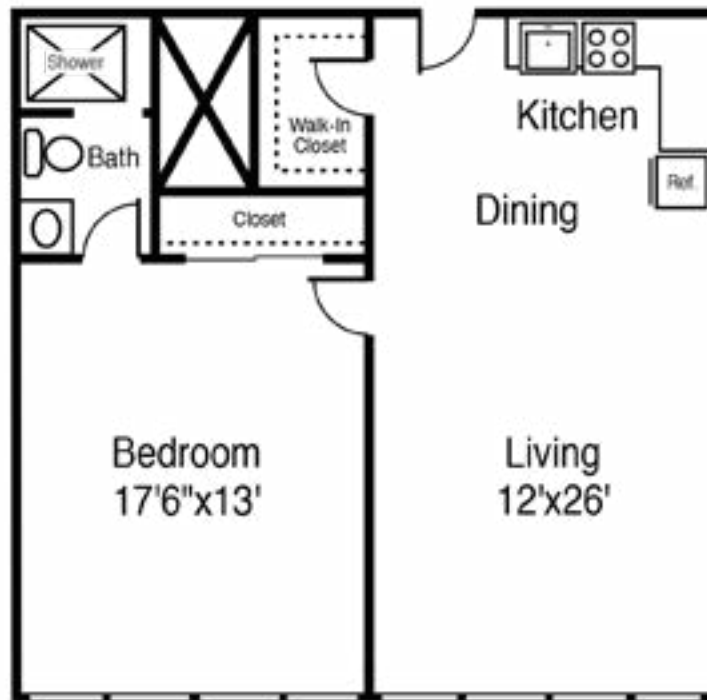

MANOR BUILDING

Wild Orchid Deluxe

One Bedroom • One Bathroom
676 square feet

Westminster
Bradenton

The Manor Neighborhood

Renderings are intended only as a reference. Features, materials, finishes and layout may be different than what is shown. Contact the marketing team for more details.