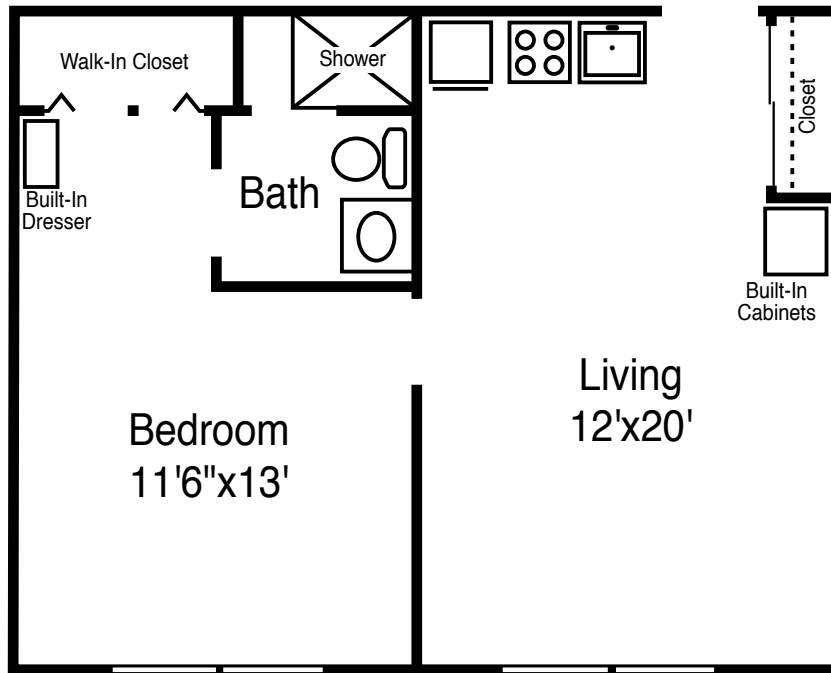

# MANOR BUILDING

## *Wild Orchid*

One Bedroom • One Bathroom

520 square feet

**Westminster  
Bradenton**

*The Manor Neighborhood*

*Renderings are intended only as a reference. Features, materials, finishes and layout may be different than what is shown. Contact the marketing team for more details.*