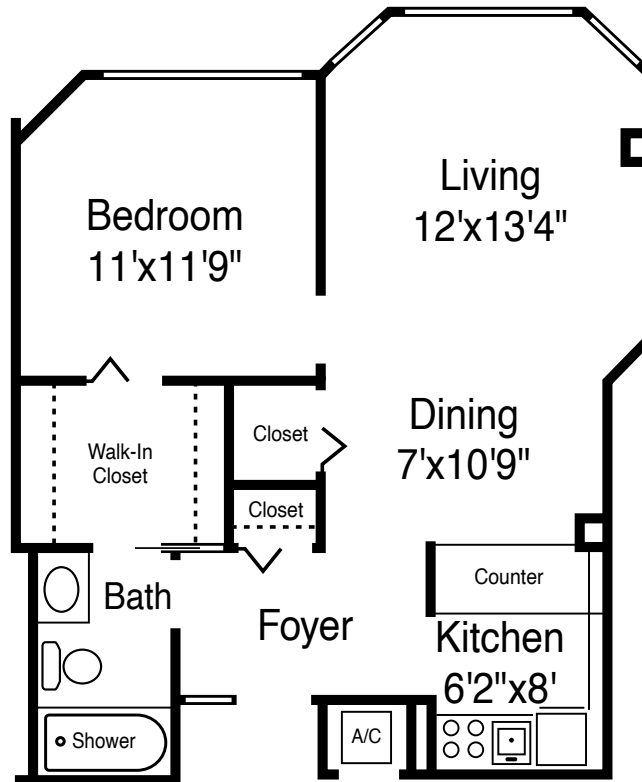

# GARDEN APARTMENT

## *Riverwalk*

One Bedroom • One Bathroom

602 square feet

Westminster  
Bradenton

*The Manor Neighborhood*

*Renderings are intended only as a reference. Features, materials, finishes and layout may be different than what is shown. Contact the marketing team for more details.*