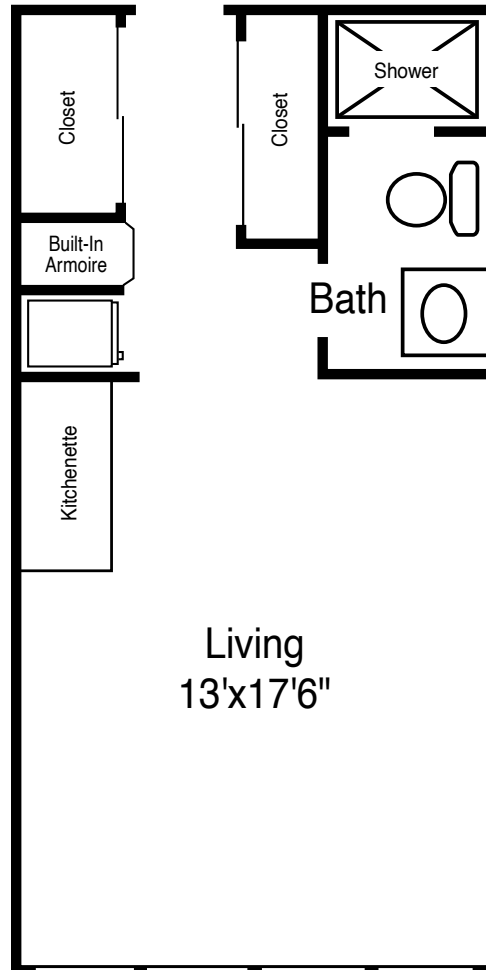

# MANOR BUILDING

## *Jasmine Deluxe*

Studio  
338 square feet

Westminster  
Bradenton

*The Manor Neighborhood*

*Renderings are intended only as a reference. Features, materials, finishes and layout may be different than what is shown. Contact the marketing team for more details.*