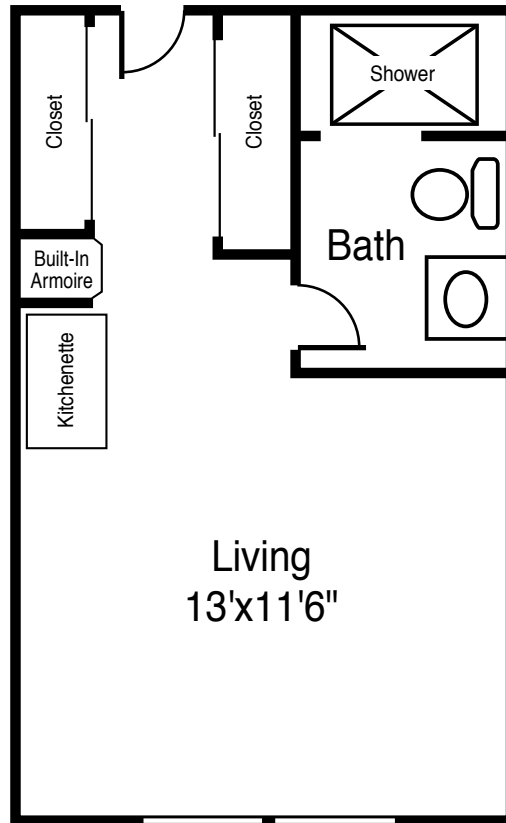

MANOR BUILDING

Jasmine

Studio
260 square feet

**Westminster
Bradenton**

The Manor Neighborhood

Renderings are intended only as a reference. Features, materials, finishes and layout may be different than what is shown. Contact the marketing team for more details.