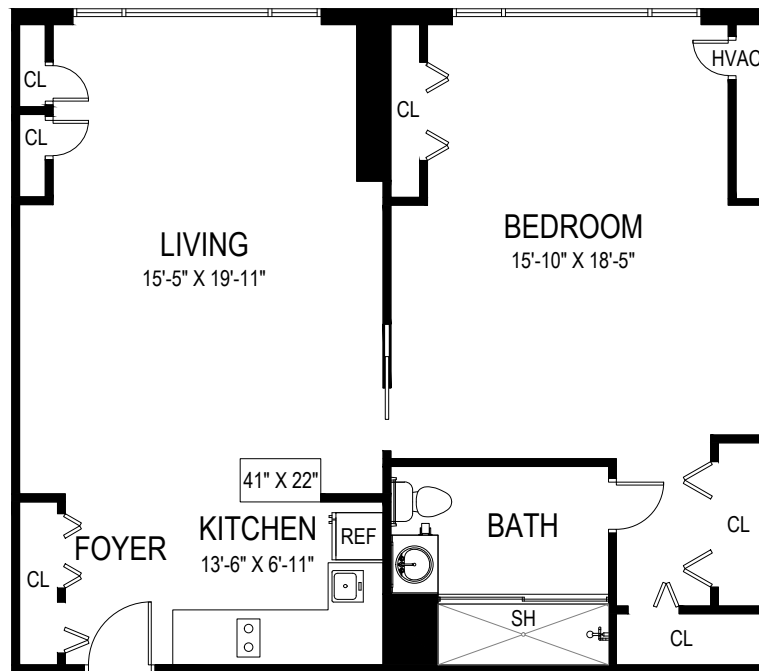

## *Fiesta Deluxe*

One Bedroom • One Bathroom

830 square feet

**Westminster  
Bradenton**

*The Point Pleasant Neighborhood*

*Renderings are intended only as a reference. Features, materials, finishes and layout may be different than what is shown. Contact the marketing team for more details.*