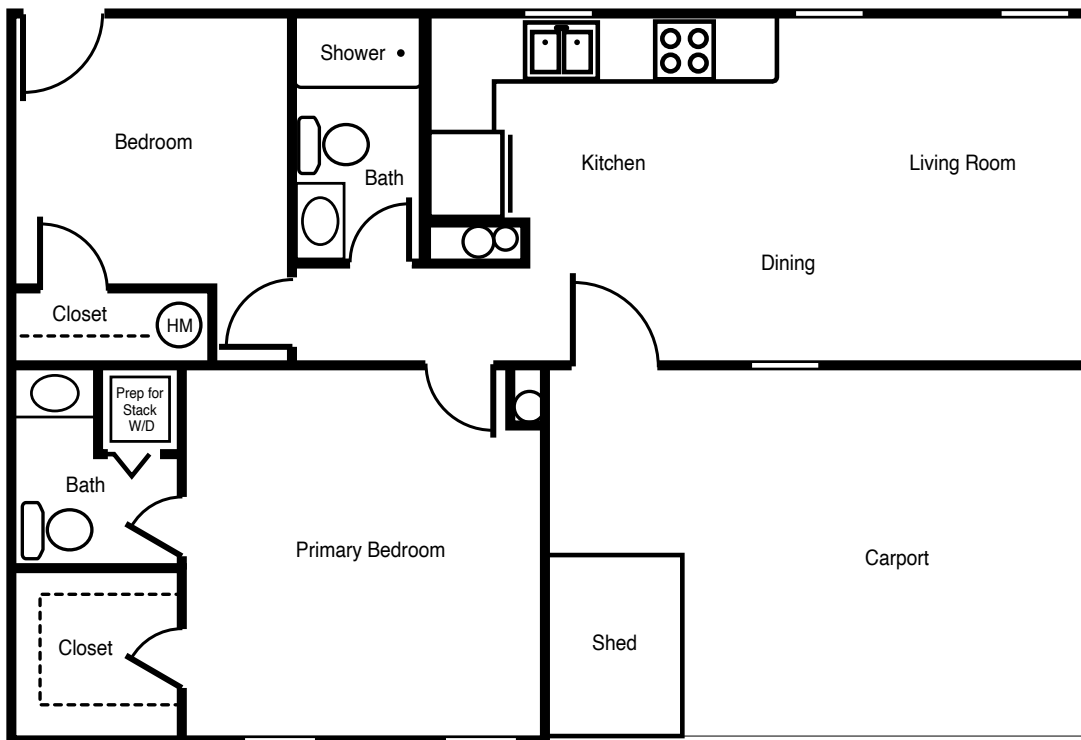

## *Creekside Offset*

Two Bedrooms • One and One-Half Bathrooms  
800 square feet

Westminster  
Bradenton

*The Manor Neighborhood*

*Renderings are intended only as a reference. Features, materials, finishes and layout may be different than what is shown. Contact the marketing team for more details.*