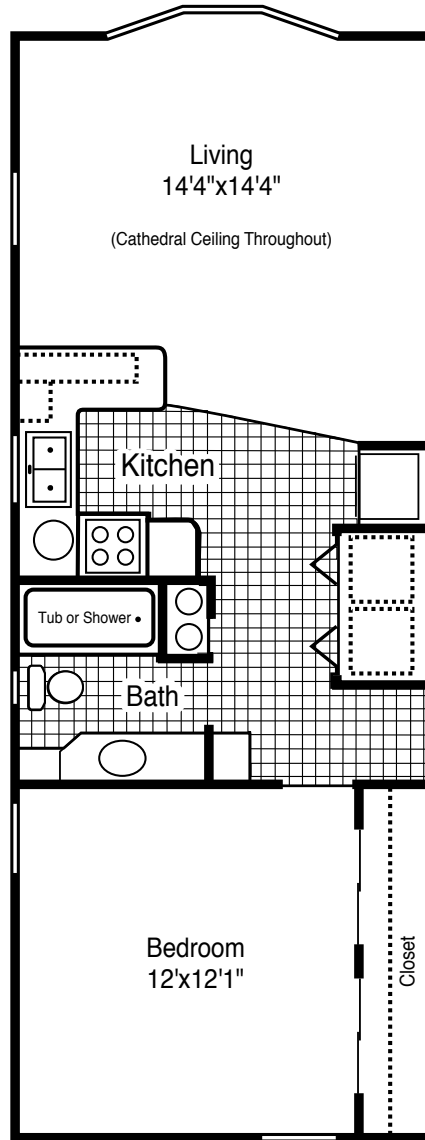

PARK HOME

Creekside

One Bedroom • One Bathroom
640 square feet

Westminster
Bradenton

The Manor Neighborhood

Renderings are intended only as a reference. Features, materials, finishes and layout may be different than what is shown. Contact the marketing team for more details.