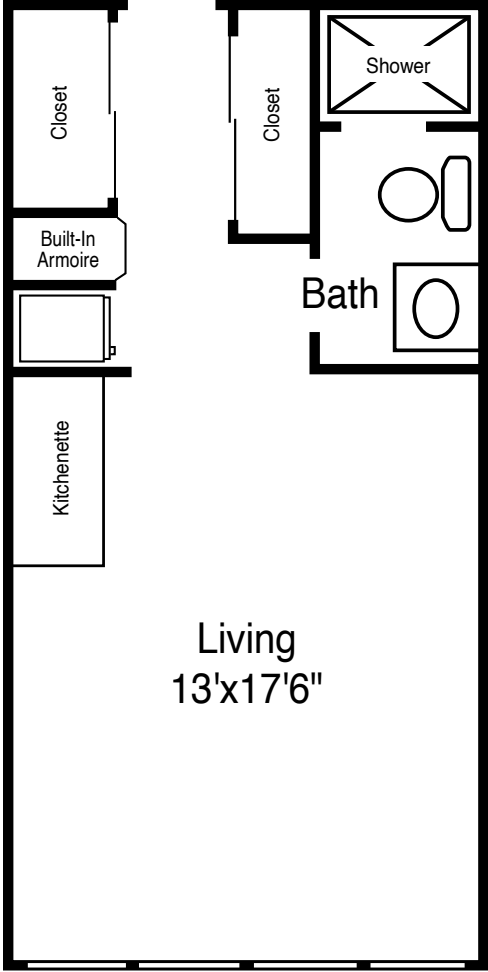

MANOR BUILDING

Jasmine Deluxe

Studio
338 square feet

Westminster
Bradenton

The Manor Neighborhood

Renderings are intended only as a reference. Features, materials, finishes and layout may be different than what is shown. Contact the marketing team for more details.