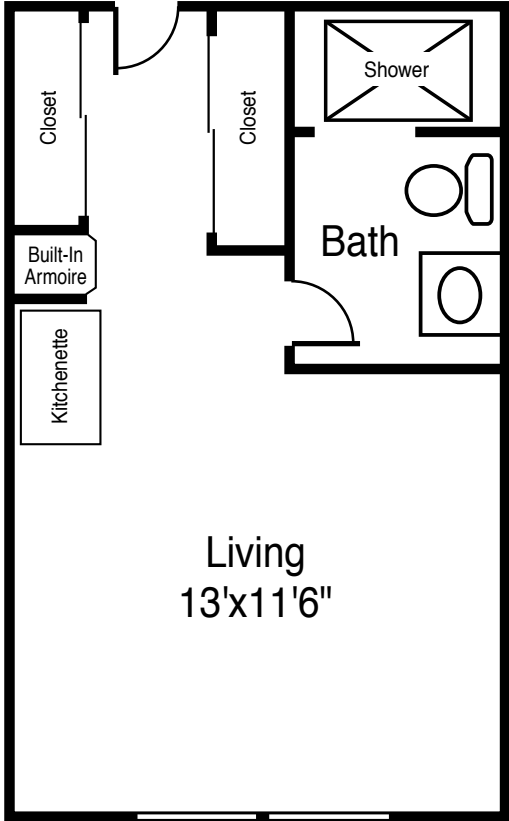

MANOR BUILDING

Jasmine

Studio
260 square feet

Westminster
Bradenton

The Manor Neighborhood

Renderings are intended only as a reference. Features, materials, finishes and layout may be different than what is shown. Contact the marketing team for more details.