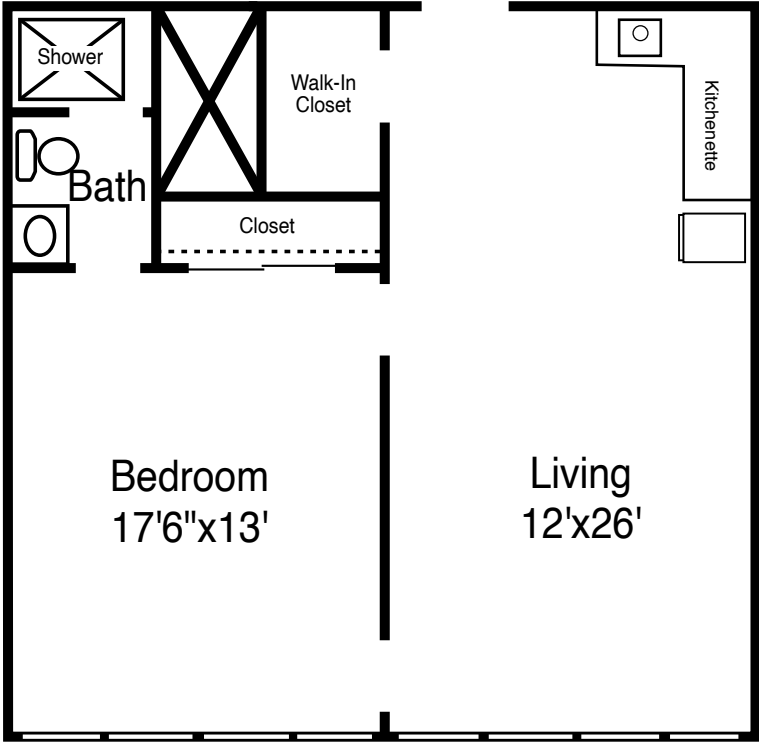

MANOR BUILDING

Cypress Moss Deluxe

One Bedroom • One Bathroom
676 square feet

**Westminster
Bradenton**

The Manor Neighborhood

Renderings are intended only as a reference. Features, materials, finishes and layout may be different than what is shown. Contact the marketing team for more details.