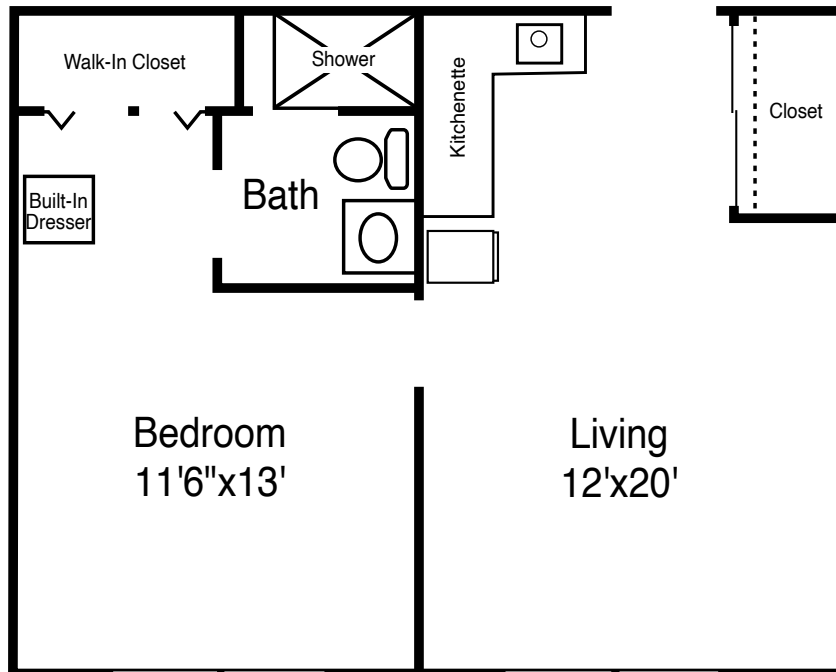

MANOR BUILDING

Cypress Moss

One Bedroom • One Bathroom

520 square feet

**Westminster
Bradenton**

The Manor Neighborhood

Renderings are intended only as a reference. Features, materials, finishes and layout may be different than what is shown. Contact the marketing team for more details.